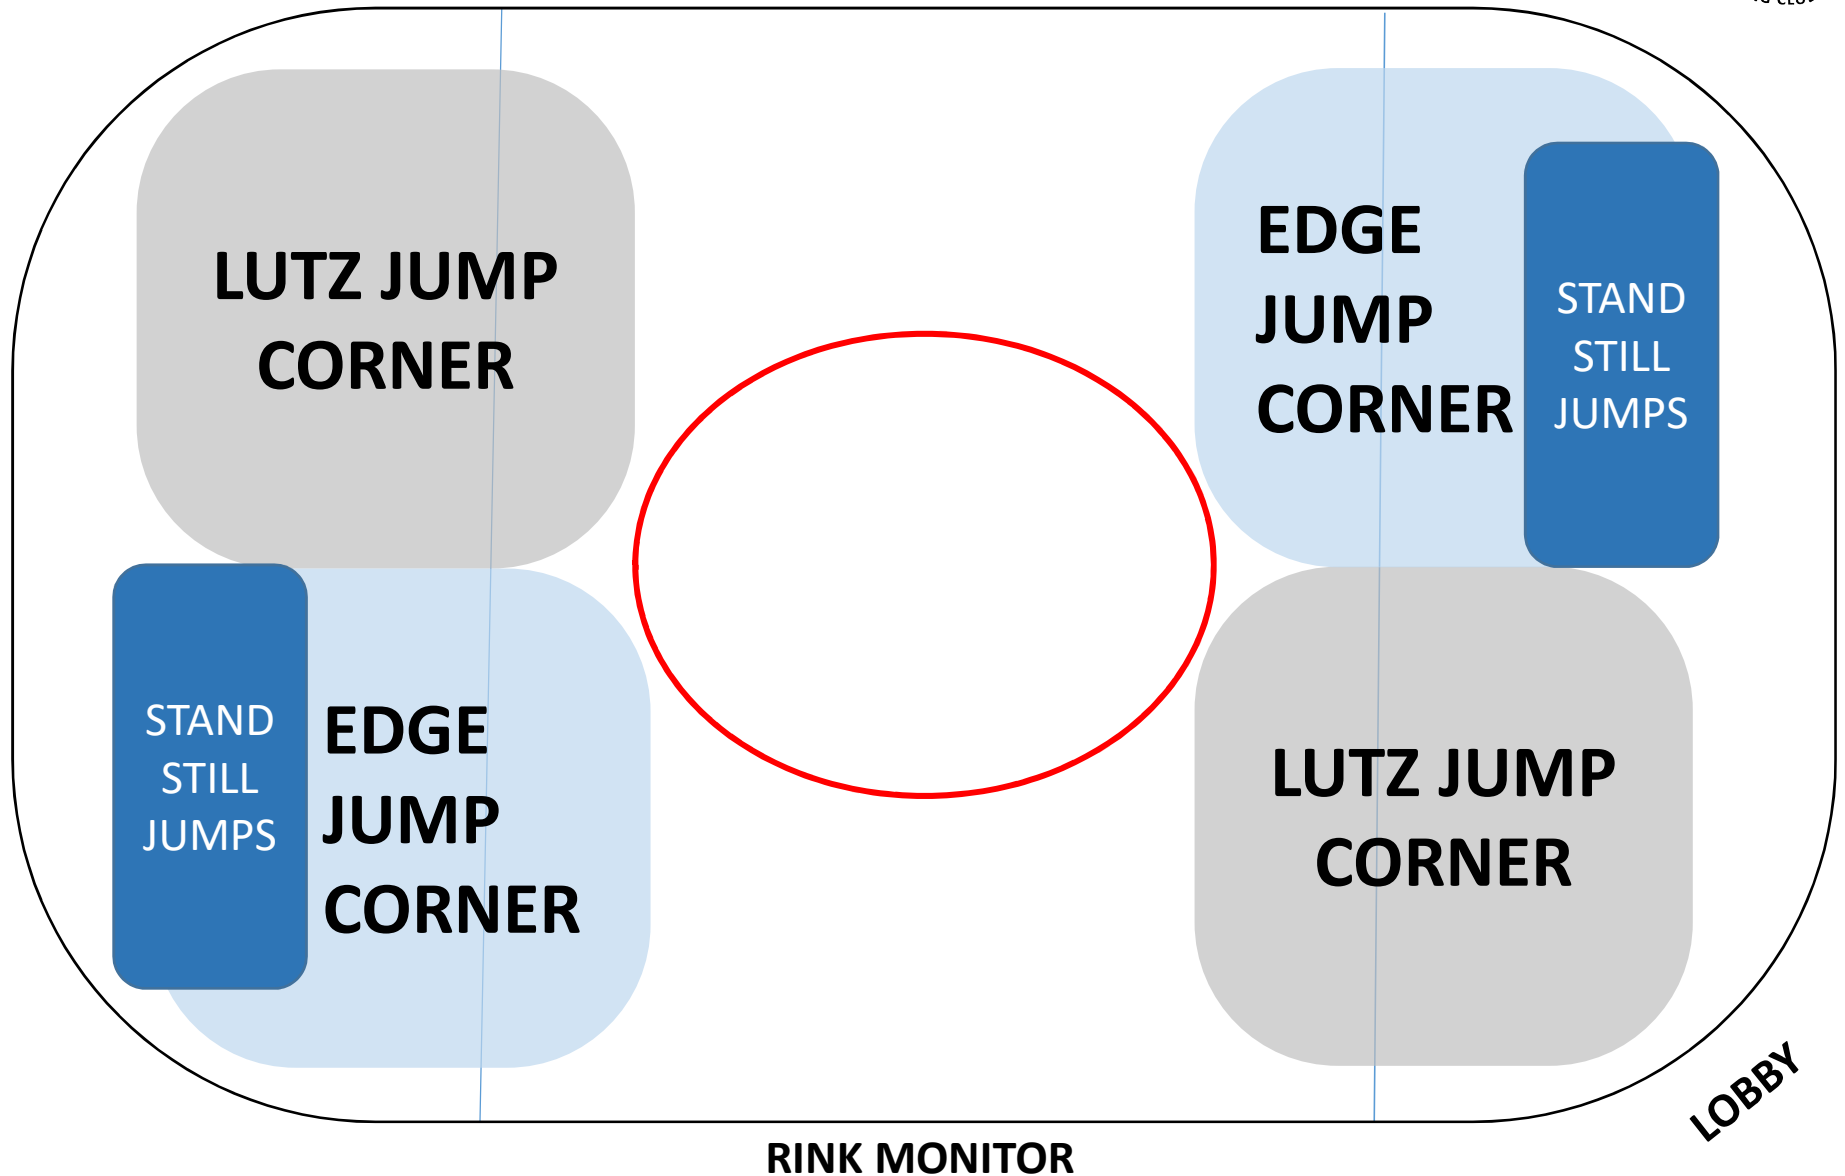

SKATING SAFETY: DIRECTION

SKATING SAFETY: JUMPS CORNERS

SKATING SAFETY: JUMPS CORNERS

**LUTZ JUMP
CORNER**

**EDGE
JUMP
CORNER**

**STAND
STILL
JUMPS**

**STAND
STILL
JUMPS**

**EDGE
JUMP
CORNER**

**LUTZ JUMP
CORNER**

RINK MONITOR

LOBBY

SKATING SAFETY: SPIN ZONE

**LUTZ JUMP
CORNER**

NO STAND/NO JUMP ZONE

**EDGE
JUMP
CORNER**

STAND
STILL
JUMPS

**SPIN
ZONE**

STAND
STILL
JUMPS

**EDGE
JUMP
CORNER**

**LUTZ JUMP
CORNER**

NO STAND/NO JUMP ZONE

RINK MONITOR

LOBBY

SKATING SAFETY: NO STAND/NO JUMP ZONE

SKATING SAFETY: LESSON ZONES