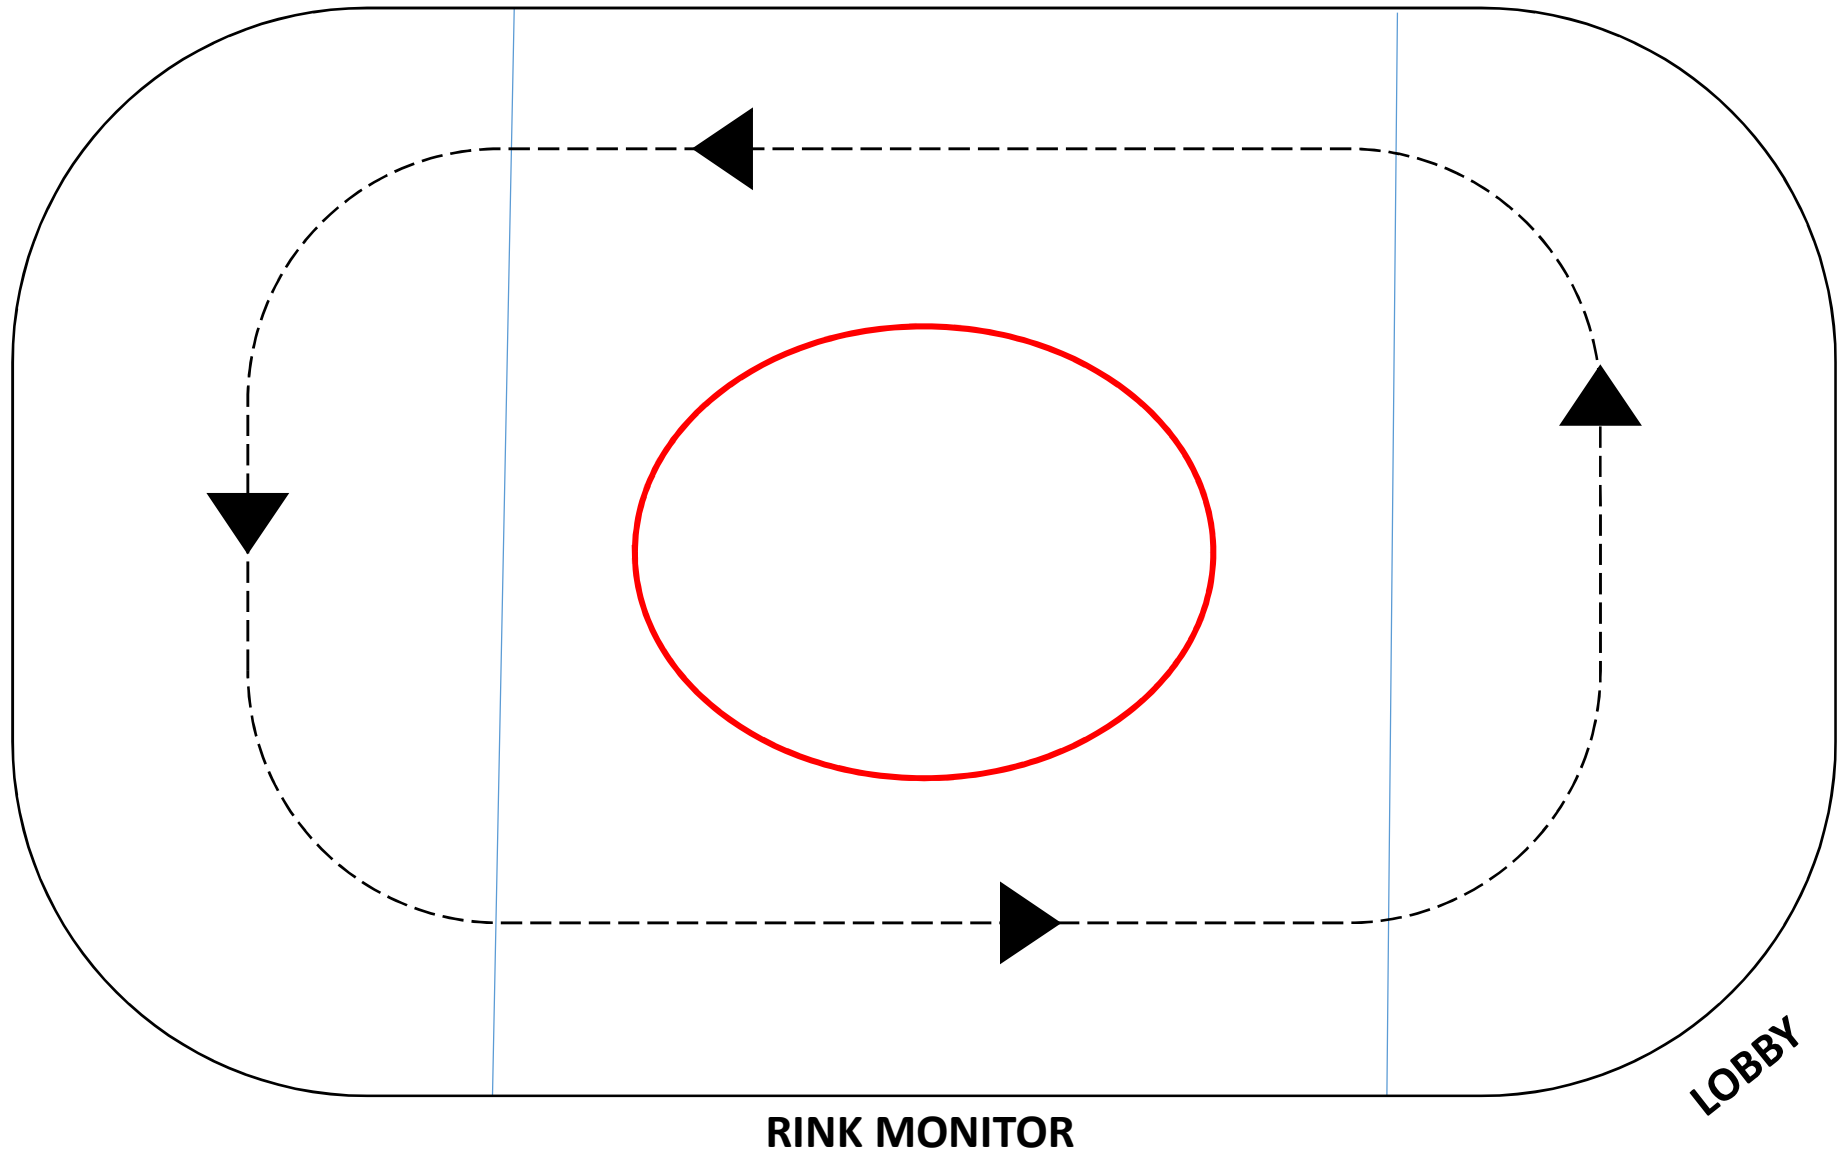

SKATING SAFETY: DIRECTION

SKATING SAFETY: JUMPS CORNERS

SKATING SAFETY: JUMPS CORNERS

**LUTZ JUMP
CORNER**

**EDGE
JUMP
CORNER**

**STAND
STILL
JUMPS**

**STAND
STILL
JUMPS**

**EDGE
JUMP
CORNER**

**LUTZ JUMP
CORNER**

RINK MONITOR

LOBBY

SKATING SAFETY: SPIN ZONE

**LUTZ JUMP
CORNER**

NO STAND/NO JUMP ZONE

**EDGE
JUMP
CORNER**

STAND
STILL
JUMPS

**SPIN
ZONE**

STAND
STILL
JUMPS

**EDGE
JUMP
CORNER**

**LUTZ JUMP
CORNER**

NO STAND/NO JUMP ZONE

RINK MONITOR

LOBBY

SKATING SAFETY: NO STAND/NO JUMP ZONE

SKATING SAFETY: LESSON ZONES