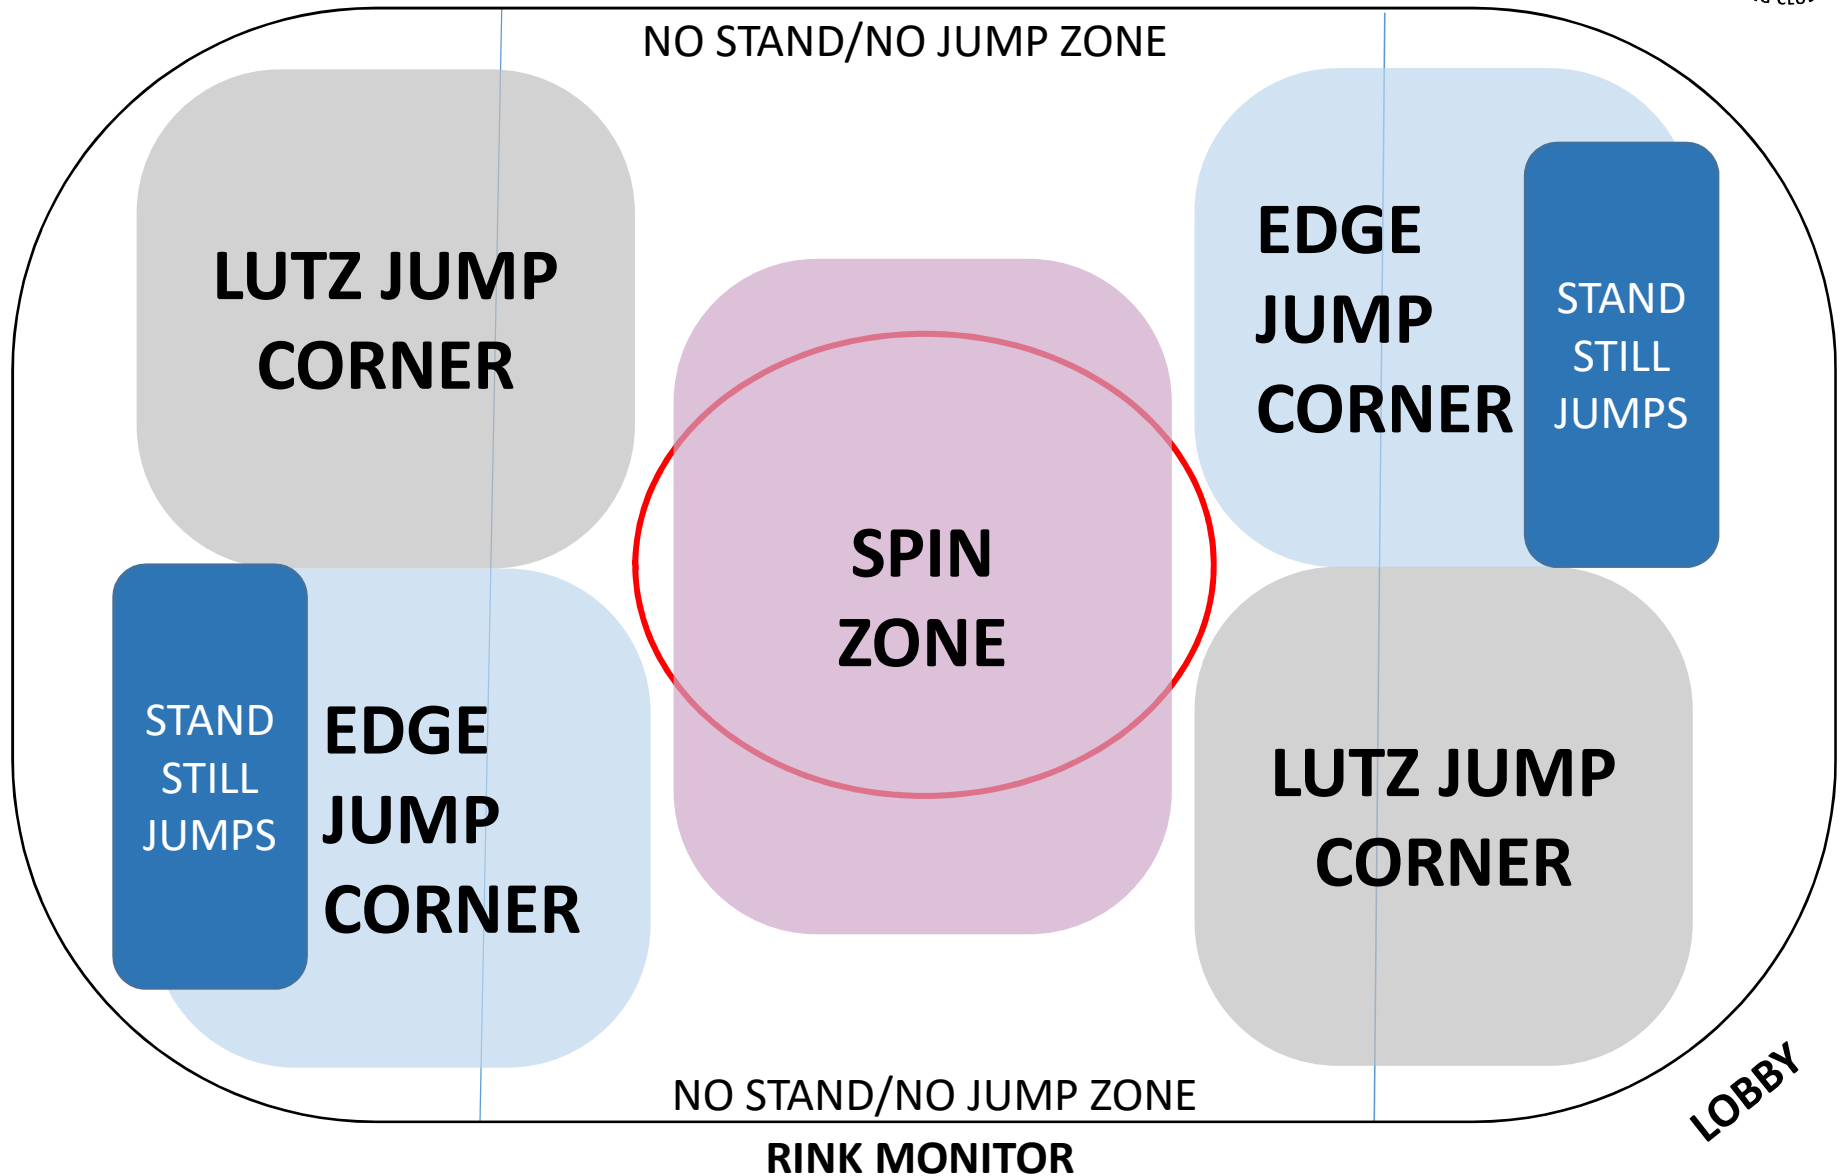

SKATING SAFETY: DIRECTION

SKATING SAFETY: JUMPS CORNERS

SKATING SAFETY: JUMPS CORNERS

**LUTZ JUMP
CORNER**

**EDGE
JUMP
CORNER**

**STAND
STILL
JUMPS**

**STAND
STILL
JUMPS**

**EDGE
JUMP
CORNER**

**LUTZ JUMP
CORNER**

RINK MONITOR

LOBBY

SKATING SAFETY: SPIN ZONE

**LUTZ JUMP
CORNER**

NO STAND/NO JUMP ZONE

**EDGE
JUMP
CORNER**

STAND
STILL
JUMPS

**SPIN
ZONE**

STAND
STILL
JUMPS

**EDGE
JUMP
CORNER**

**LUTZ JUMP
CORNER**

NO STAND/NO JUMP ZONE

RINK MONITOR

LOBBY

SKATING SAFETY: NO STAND/NO JUMP ZONE

SKATING SAFETY: LESSON ZONES