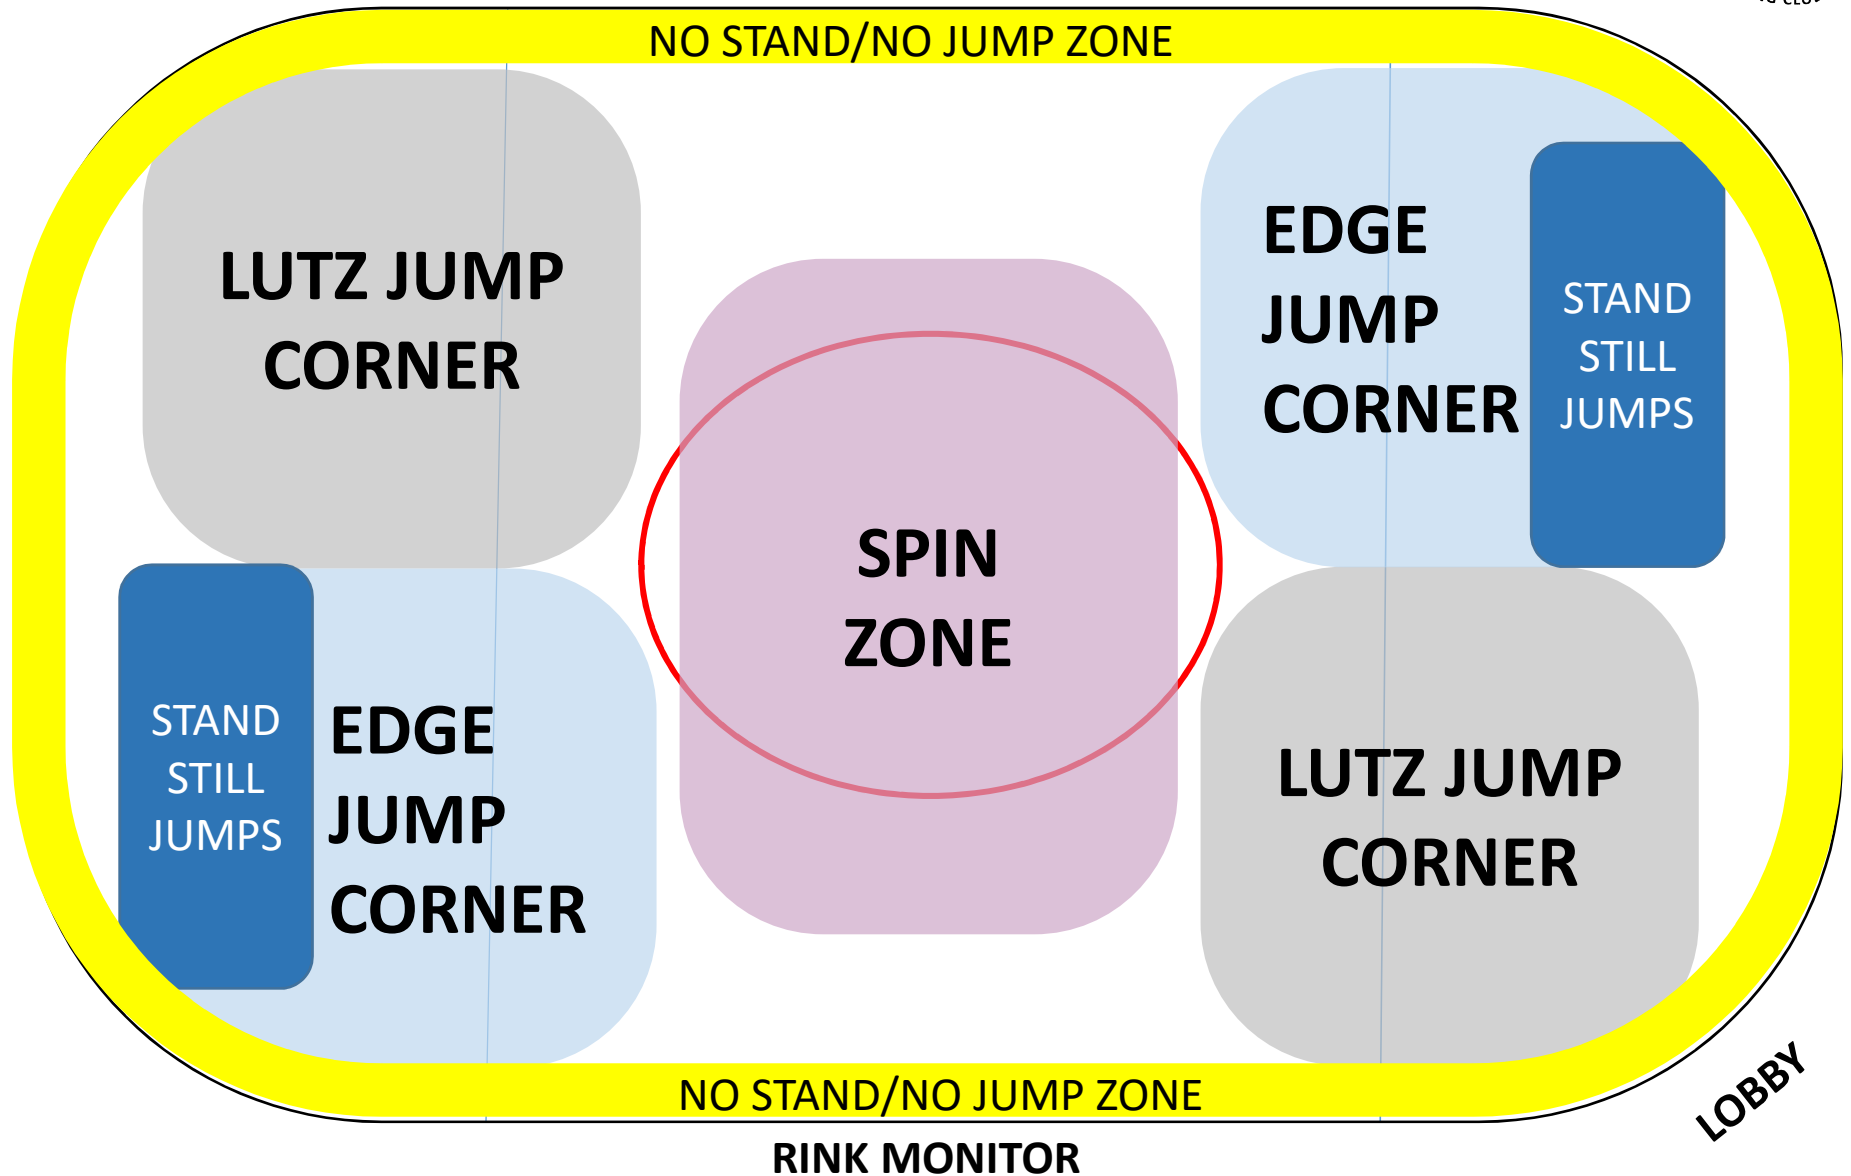

SKATING SAFETY: DIRECTION

SKATING SAFETY: JUMPS CORNERS

SKATING SAFETY: JUMPS CORNERS

**LUTZ JUMP
CORNER**

**EDGE
JUMP
CORNER**

**STAND
STILL
JUMPS**

**STAND
STILL
JUMPS**

**EDGE
JUMP
CORNER**

**LUTZ JUMP
CORNER**

RINK MONITOR

LOBBY

SKATING SAFETY: SPIN ZONE

**LUTZ JUMP
CORNER**

NO STAND/NO JUMP ZONE

**EDGE
JUMP
CORNER**

STAND
STILL
JUMPS

**SPIN
ZONE**

STAND
STILL
JUMPS

**EDGE
JUMP
CORNER**

**LUTZ JUMP
CORNER**

NO STAND/NO JUMP ZONE

RINK MONITOR

LOBBY

SKATING SAFETY: NO STAND/NO JUMP ZONE

SKATING SAFETY: LESSON ZONES