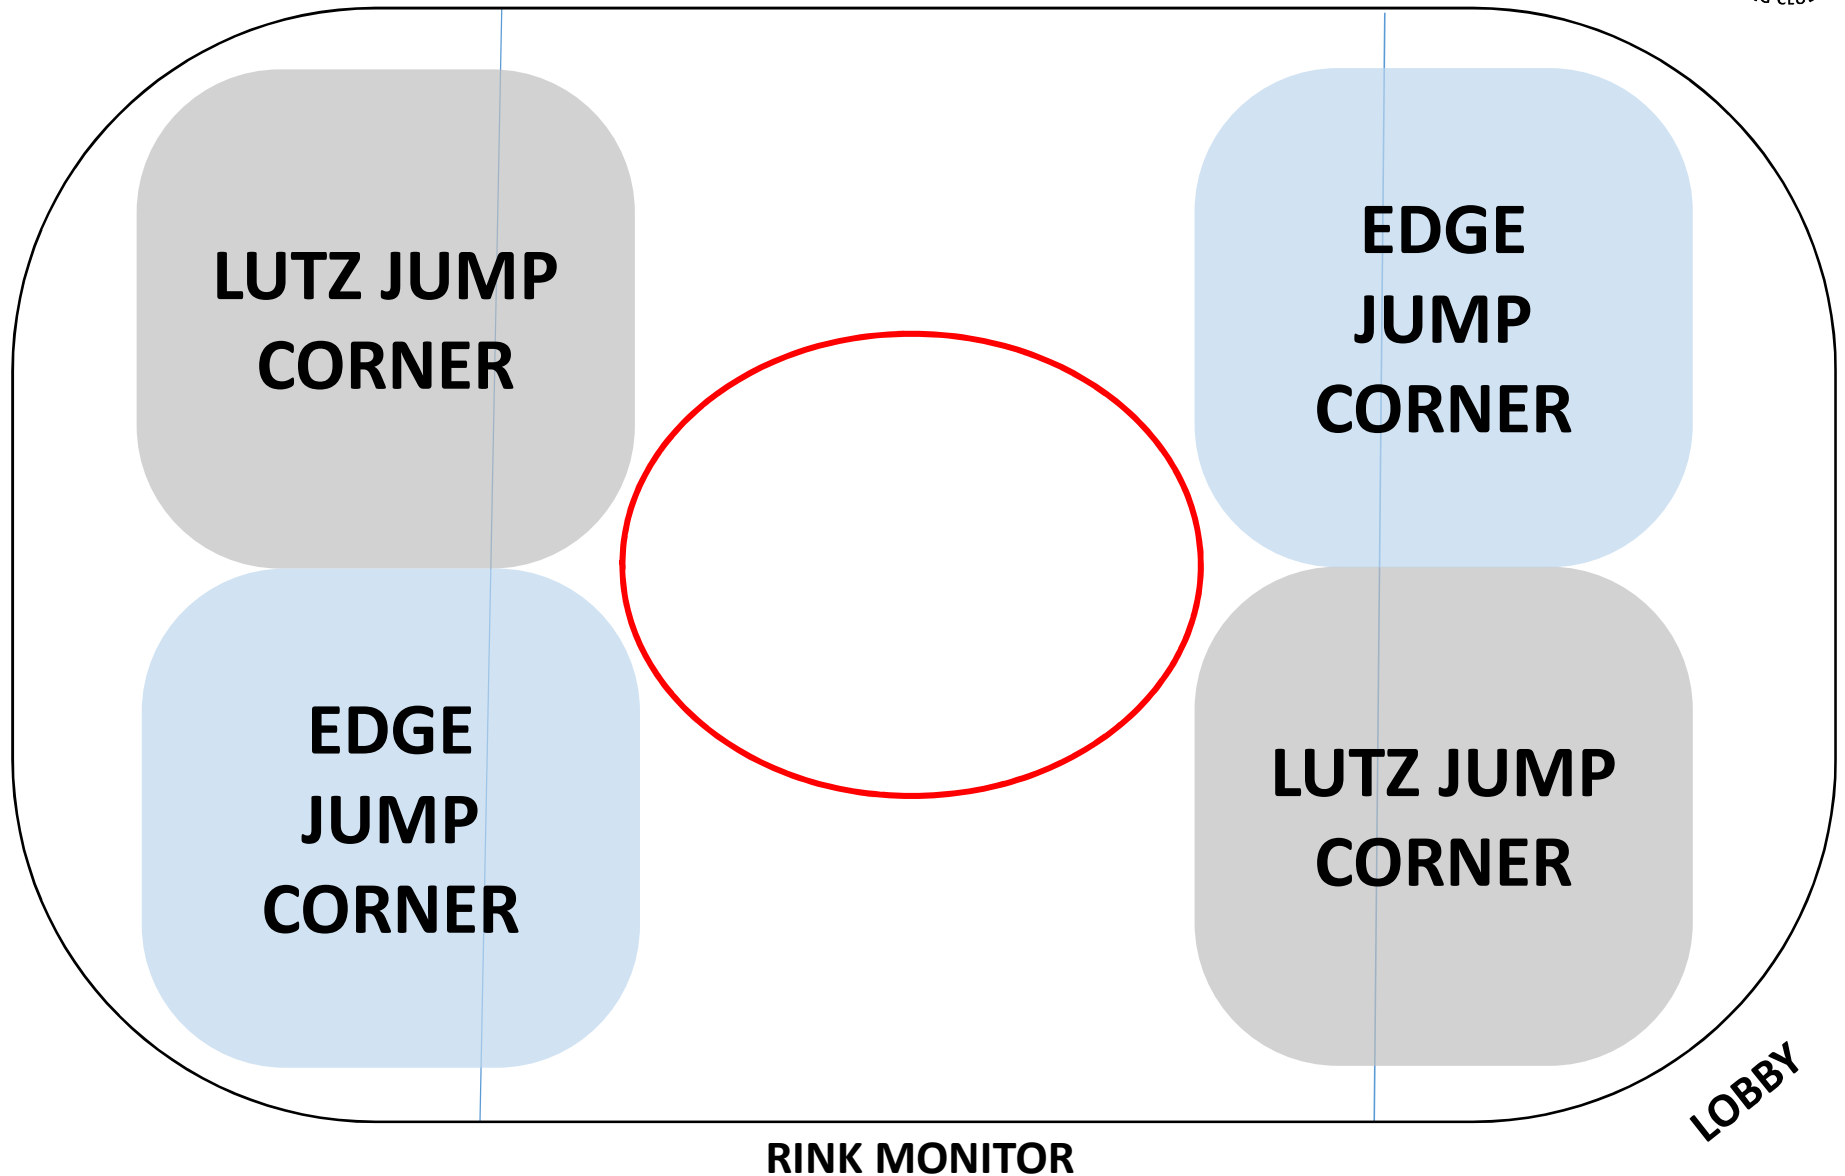

SKATING SAFETY: DIRECTION

SKATING SAFETY: JUMPS CORNERS

SKATING SAFETY: JUMPS CORNERS

**LUTZ JUMP
CORNER**

**EDGE
JUMP
CORNER**

**STAND
STILL
JUMPS**

**STAND
STILL
JUMPS**

**EDGE
JUMP
CORNER**

**LUTZ JUMP
CORNER**

RINK MONITOR

LOBBY

SKATING SAFETY: SPIN ZONE

**LUTZ JUMP
CORNER**

NO STAND/NO JUMP ZONE

**EDGE
JUMP
CORNER**

STAND
STILL
JUMPS

**SPIN
ZONE**

STAND
STILL
JUMPS

**EDGE
JUMP
CORNER**

**LUTZ JUMP
CORNER**

NO STAND/NO JUMP ZONE

RINK MONITOR

LOBBY

SKATING SAFETY: NO STAND/NO JUMP ZONE

SKATING SAFETY: LESSON ZONES